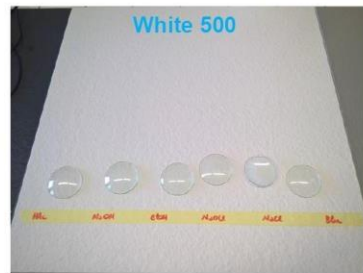

Anti - scivolo

Сертификат 7296/15 выдан
 CENTRO CERAMICO Bologna

УСТОЙЧИВЫ К ХИМИИ

Результаты тестирования
на химические агенты
в соответствии с EN 14527:

Chemicals	Time test	Result EN 14527	Result
 Acetic acid	2 h	No stain	<i>Inside home, diluted in water is often used as a stain remover</i>
 Sodium hydroxide	2 h	No stain	<i>Known as: caustic soda. At the household level is used in the form of aqueous solution in the products to dissolve the lumps of organic products that sometimes clog the drains of sinks;</i>
 Ethanol	2 h	No stain	<i>Known as: Ethyl Alcohol. At the household level is used in the form of disinfectant. And 'present in alcoholic beverages (spirit);</i>
 Sodium hypochlorit	2 h	No stain	<i>Known as: bleach, used to clean, disinfect sanitary devices and floors, remove stains and whiten clothing unstained</i>
 Methylene Blue	2 h	No stain	<i>Into food and textile industry it is used as a colorant</i>